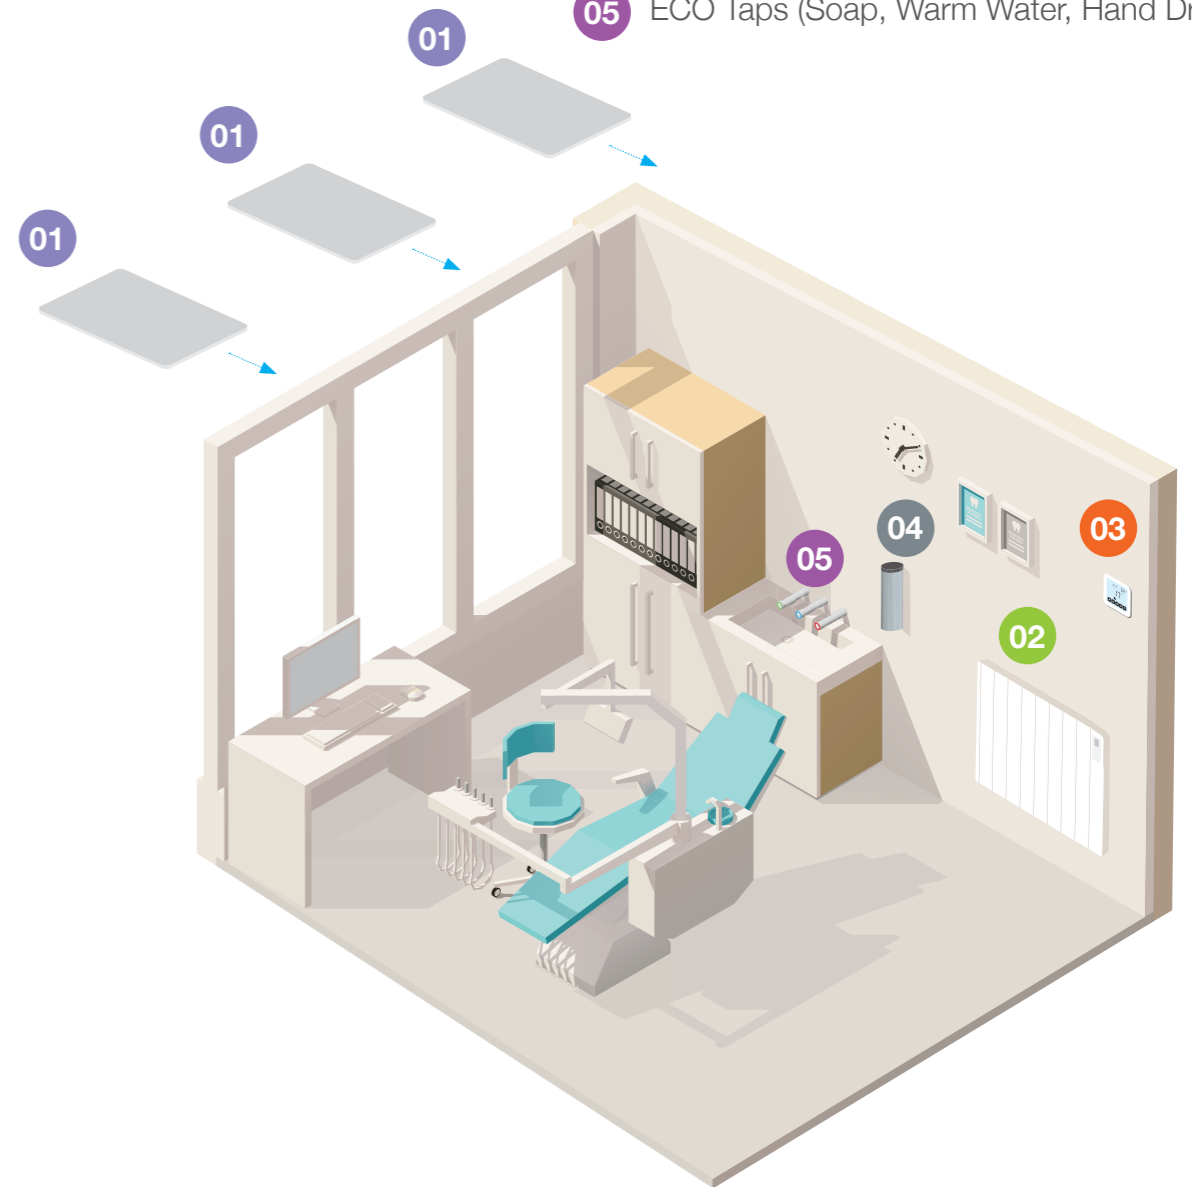

### Hospital Ward

Also suitable for Nursing Homes

- 01 Low Temp Ceiling Heaters *or*
- 02 Sun Ray RF Thermal Radiator\* **ATC SMART**
- 03 HeatStat Room Thermostat
- 04 Dahlia Sanitiser Dispenser

### Dentist / GP Surgery

- 01 Low Temperature Ceiling Heaters *or*
- 02 iLifestyle Wi-Fi Radiator **ATC SMART**
- 03 HeatStat Room Thermostat
- 04 Dahlia Sanitiser Dispenser
- 05 ECO Taps (Soap, Warm Water, Hand Dryer)

\*Sun Ray RF can be controlled from Reception Desk / Nurses Station