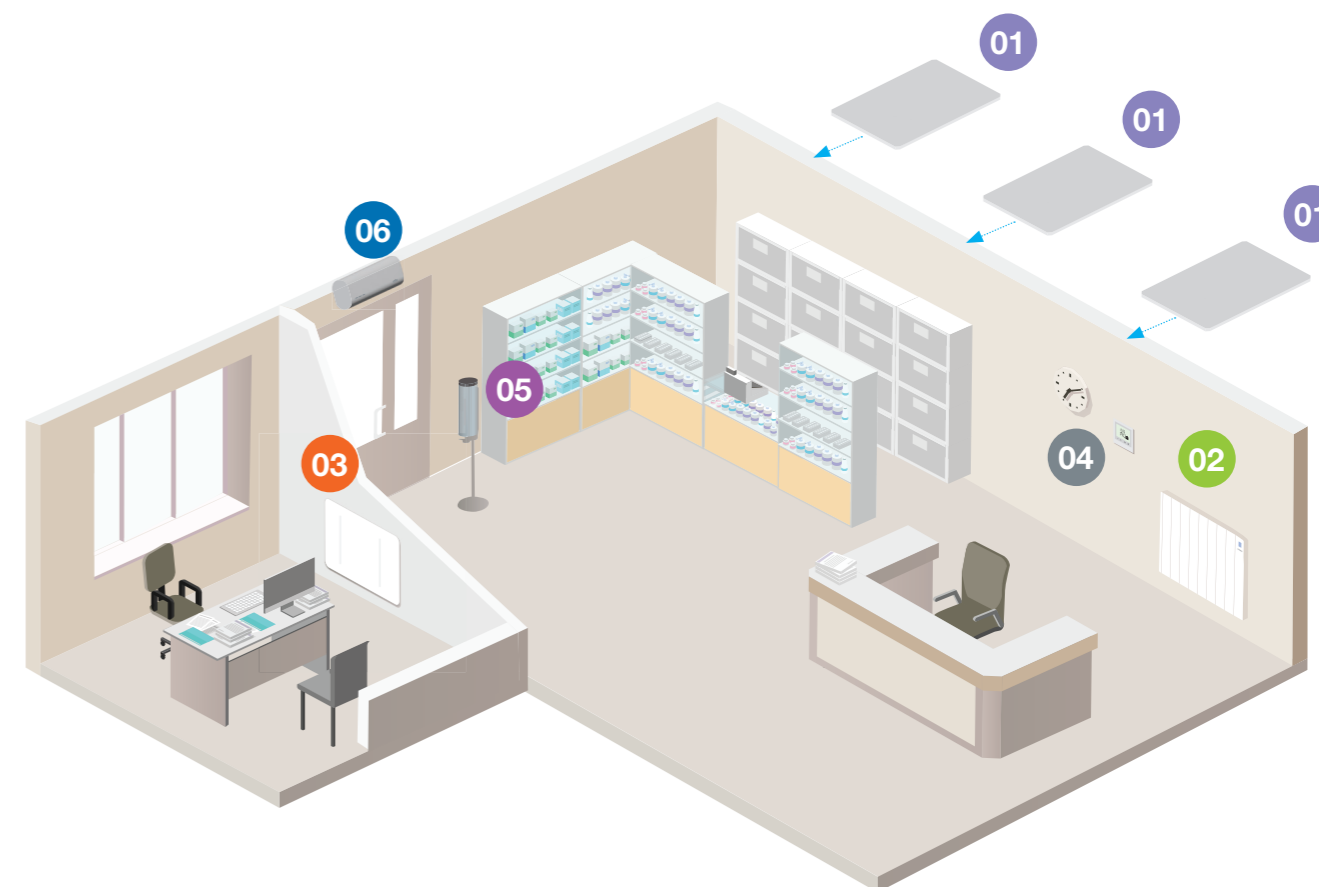

Health Clinic

- 01 Low Temperature Ceiling Heaters *or*
- 02 Sun Ray RF Thermal Radiator **ATC SMART** *or*
- 03 Merida RF Panel Radiator **ATC SMART**
- 04 HeatStat Room Thermostat **ATC SMART**
- 05 Dahlia Sanitiser Dispenser
- 06 Welcome Overdoor Heater