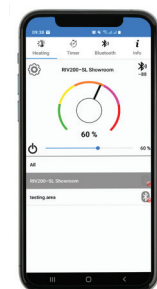

Optional Bluetooth Heater Controller

See page 19

Waterproof IPX5
'Feel the Heat'