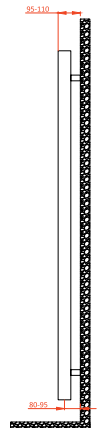

ATC Pacific Electric Towel Radiators are modern in design and aesthetically pleasing to the eye. Manufactured with carbon steel ensuring product longevity and high quality.

Manufacturing Process

- Manufactured with low carbon steel ensuring product longevity
- Water is mixed with Korrodex 8840 fluid to prevent internal corrosion, rust and is frost resistant to -35°C

Quality and Warranty

- Towel Radiators manufactured in Europe
- All Chrome Towel Radiators are hand polished ensuring state of the art galvanic coating
- Each Towel Radiator is 100% leak tested
- 5 Year Long Life Warranty on each Towel Radiator
- Manufactured to EN 10305-5

Ease of Installation

- Towel Radiators are easy and quick to install
- Towel Radiators are already fitted with electric pre-wired element
- Element maintains a constant 65°C and is protected by a temperature sensor
- Element suitable for connection to an external timer or intelligent building systems

Stylish. Any Colour You Want

- ATC Towel Radiators are available in Chrome or White as standard in five sizes
- White and Painted finish radiators will gain 30% higher output compared to Chrome plate finished radiators.
- We can offer any colour Towel Radiator to suit your application or project (allow five weeks lead time)
- RAL Colour Chart on page 70

ATC Pacific Heated Towel Radiators

ATC Straight Electric Towel Radiators Chrome

Code	Height (mm)	Width (mm)	Weight (Kg)	Fixed Heating Elements
TRC800-500-ELE300	800	500	8.9	300W
TRC800-600-ELE300	800	600	10	300W
TRC1100-500-ELE300	1100	500	11.7	300W
TRC800-500-MEG300	800	500	8.9	300W

ATC Straight Electric Towel Radiators White

Code	Height (mm)	Width (mm)	Weight (Kg)	Fixed Heating Elements
TRW800-500-ELE300	800	500	8.9	300W